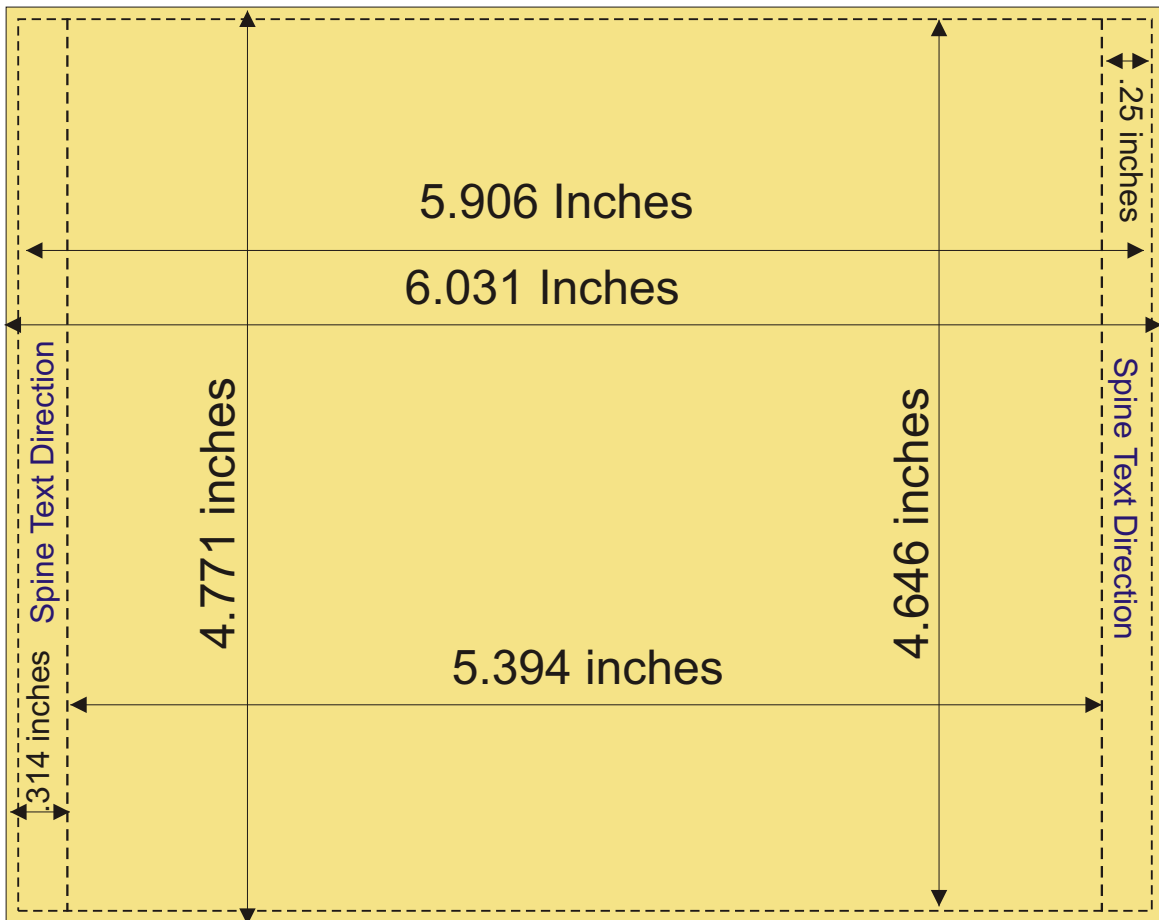

## Tray Card Template

Affordable CD-R

[www.affordablecdr.com](http://www.affordablecdr.com)

888-269-7088

----- Cut and or Perf Lines

Please refer to inserts templates for technical art and text specifications.